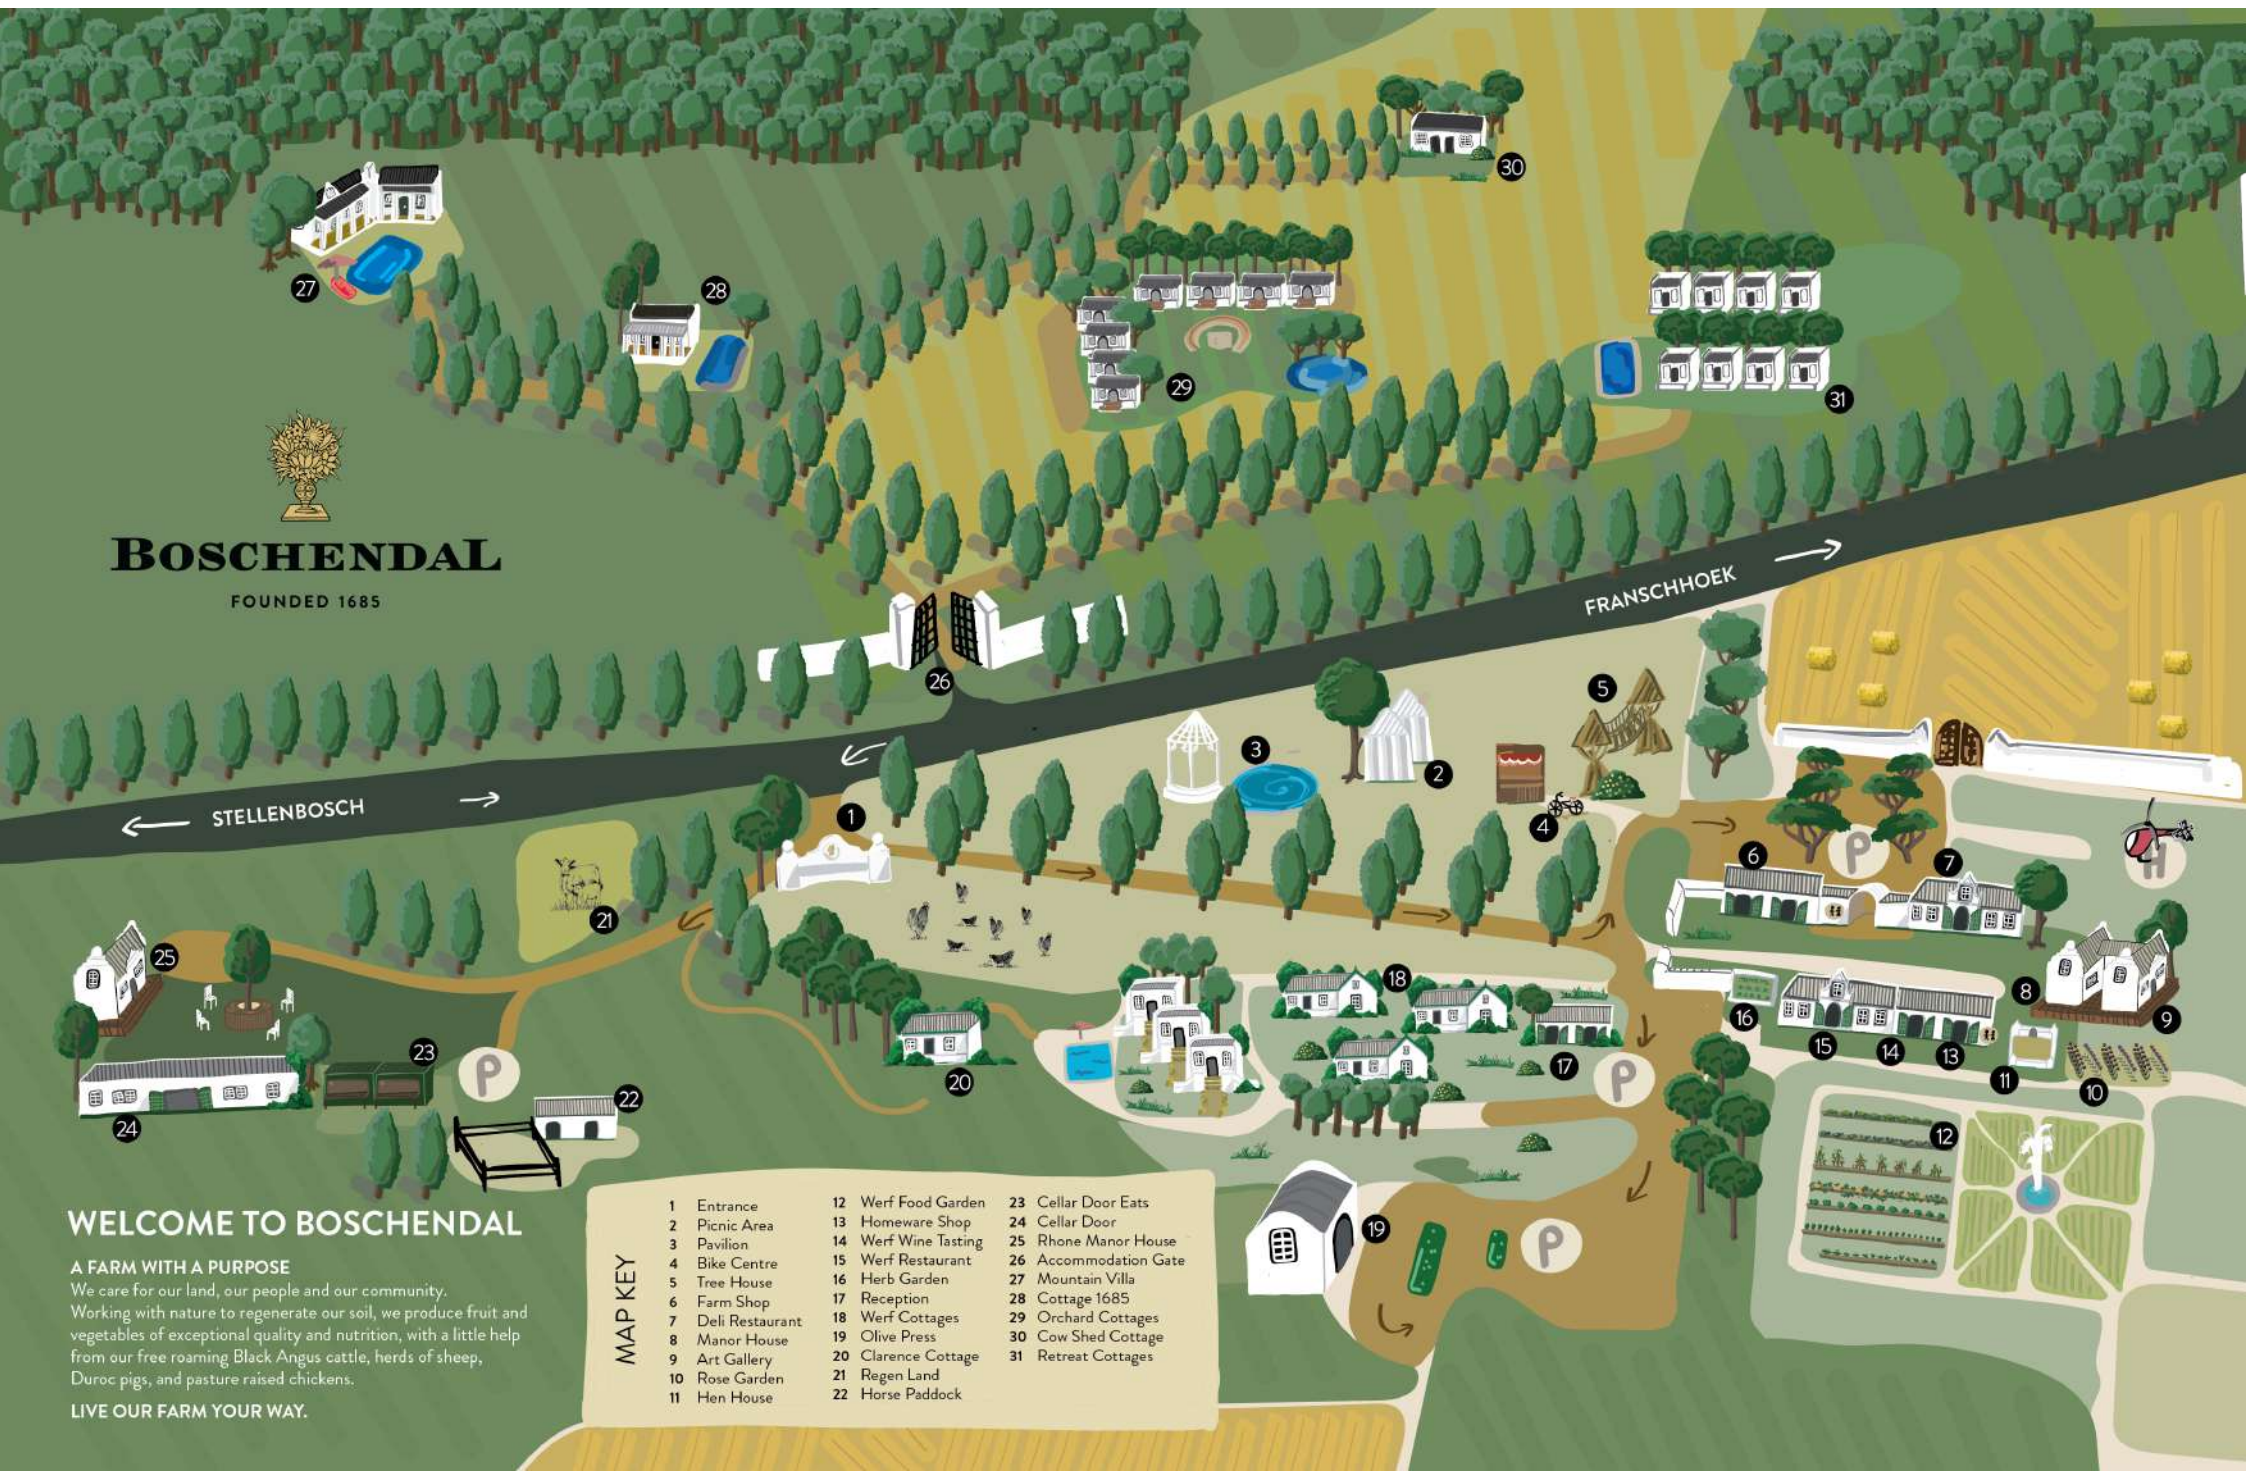

BOSCHENDAL

FOUNDED 1685

WELCOME TO BOSCHENDAL

A FARM WITH A PURPOSE
We care for our land, our people and our community. Working with nature to regenerate our soil, we produce fruit and vegetables of exceptional quality and nutrition, with a little help from our free roaming Black Angus cattle, herds of sheep, Duroc pigs, and pasture raised chickens.

LIVE OUR FARM YOUR WAY.

MAP KEY

1 Entrance	12 Werf Food Garden	23 Cellar Door Eats
2 Picnic Area	13 Homeware Shop	24 Cellar Door
3 Pavilion	14 Werf Wine Tasting	25 Rhone Manor House
4 Bike Centre	15 Werf Restaurant	26 Accommodation Gate
5 Tree House	16 Herb Garden	27 Mountain Villa
6 Farm Shop	17 Reception	28 Cottage 1685
7 Deli Restaurant	18 Werf Cottages	29 Orchard Cottages
8 Manor House	19 Olive Press	30 Cow Shed Cottage
9 Art Gallery	20 Clarence Cottage	31 Retreat Cottages
10 Rose Garden	21 Regen Land	
11 Hen House	22 Horse Paddock	