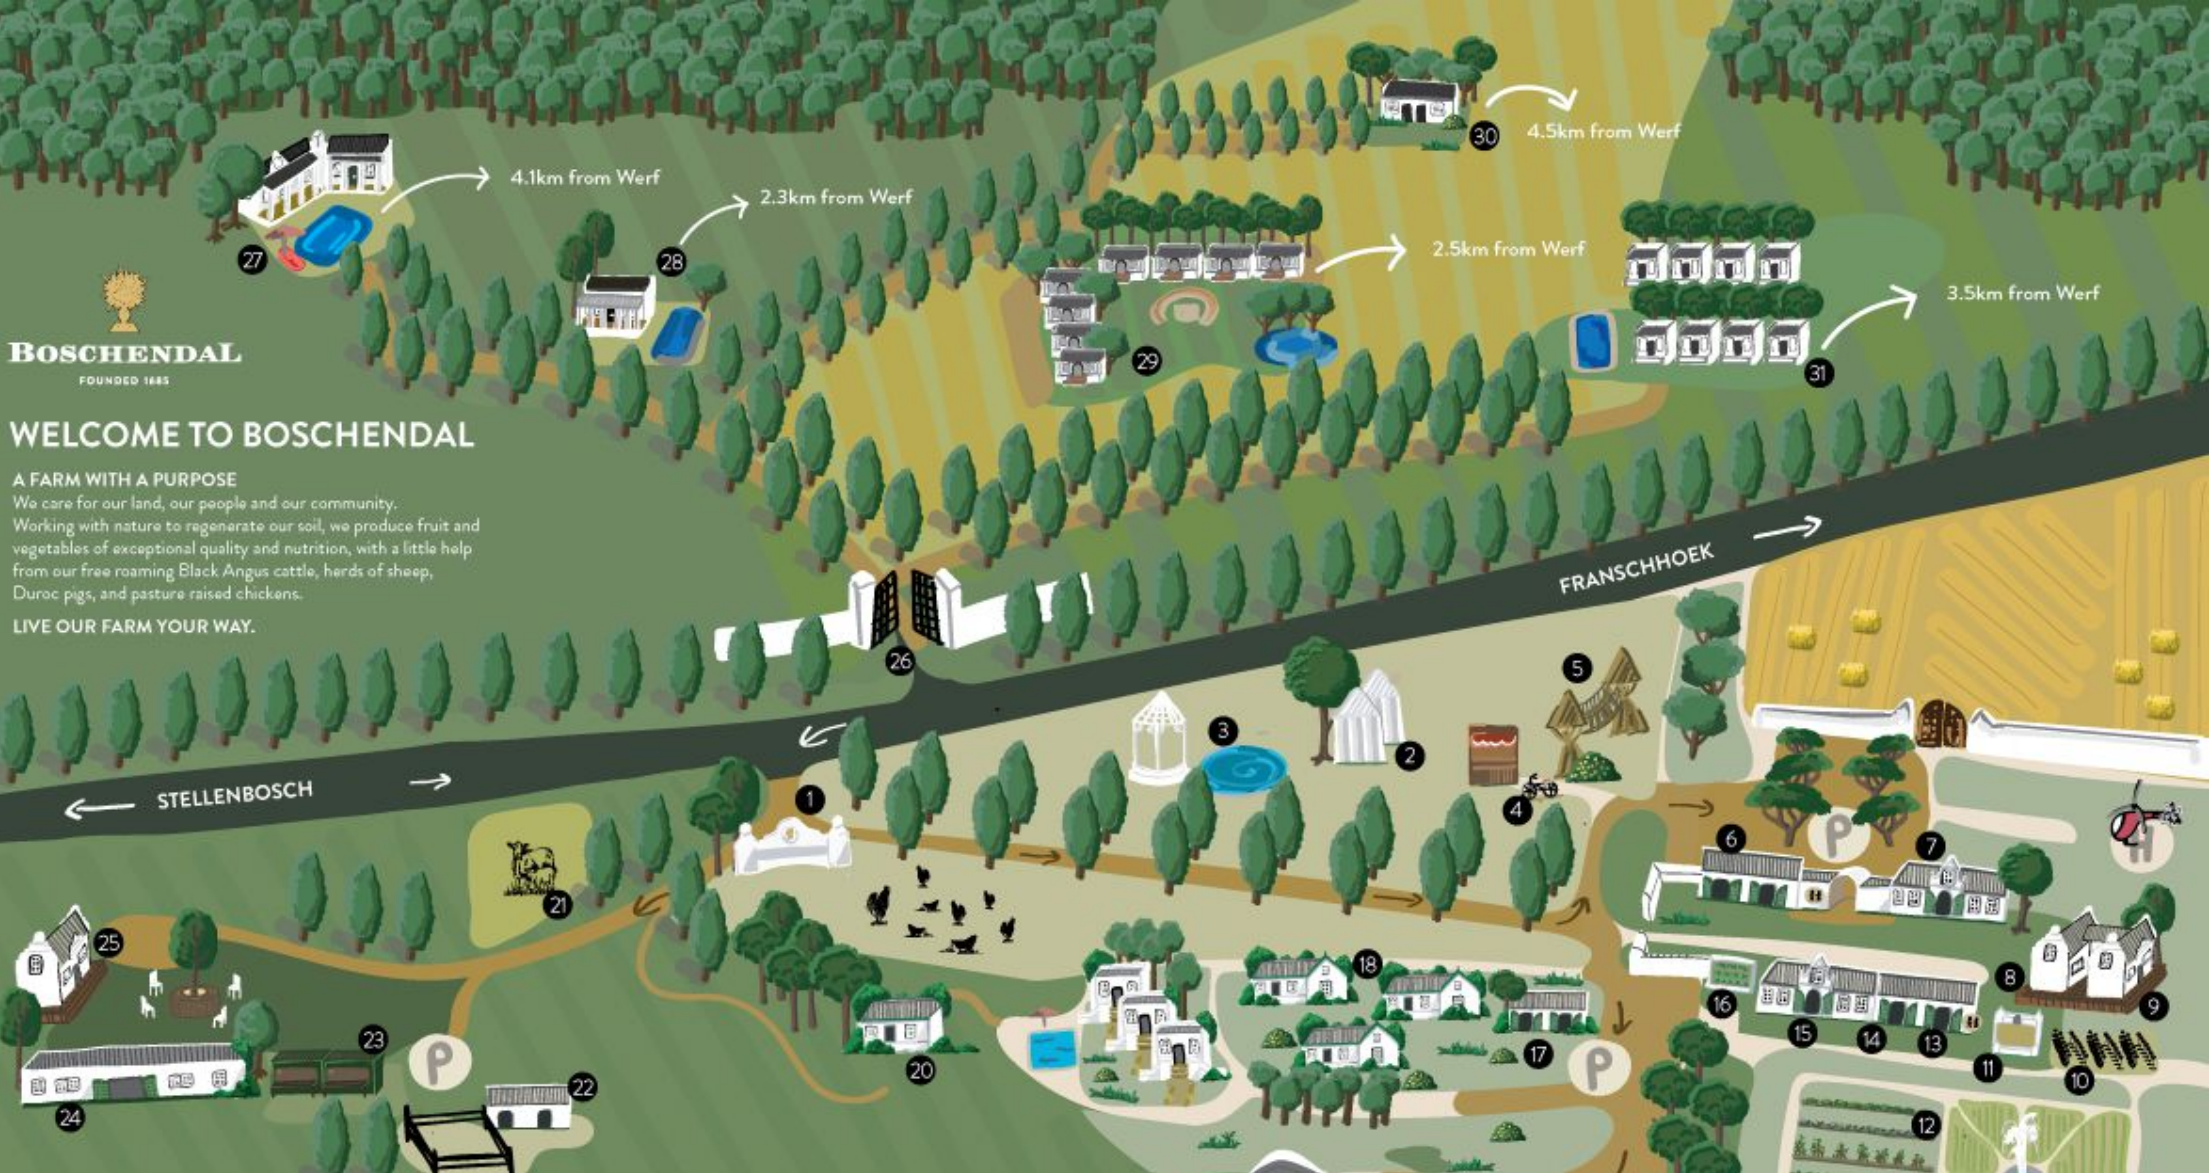

WELCOME TO BOSCHENDAL

A FARM WITH A PURPOSE
 We care for our land, our people and our community.
 Working with nature to regenerate our soil, we produce fruit and vegetables of exceptional quality and nutrition, with a little help from our free roaming Black Angus cattle, herds of sheep, Duroc pigs, and pasture raised chickens.

LIVE OUR FARM YOUR WAY.

MAP KEY

- | | | | |
|-------------------|----------------------|---------------------|---------------------------------------|
| 1 Entrance | 9 Art Gallery | 17 Reception | 25 Rhone Manor House |
| 2 Pavilion | 10 Rose Garden | 18 Werf Cottages | 26 Accommodation Gate |
| 3 Picnic Area | 11 Hen House | 19 Olive Press | 27 Mountain Villa (4.1km from Werf) |
| 4 Bike Centre | 12 Werf Food Garden | 20 Clarence Cottage | 28 Cottage 1685 (2.3km from Werf) |
| 5 Tree House | 13 Homeware Shop | 21 Regen Land | 29 Orchard Cottages (2.5km from Werf) |
| 6 Farm Shop | 14 Werf Wine Tasting | 22 Horse Paddock | 30 Cow Shed Cottage (4.5km from Werf) |
| 7 Deli Restaurant | 15 Werf Restaurant | 23 Cellar Door Eats | 31 Retreat Cottages (3.5km from Werf) |
| 8 Manor House | 16 Herb Garden | 24 Cellar Door | |